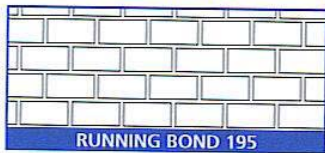

# CCS stencil designs

HERRINGBONE 195

FLANDERS WEAVE 210

BASKET WEAVE 195

EUROPEAN FAN

COBBLE BRICK 220

RUNNING BOND 195

BUSHROCK

TILE 225

TILE 270

MEDITERRANEAN TILE 640

PAVER BRICK 230

OCTAGON TILE 225

RANDOM BLUE STONE 145-290

CUT STONE 250

COBBLESTONE 160-240